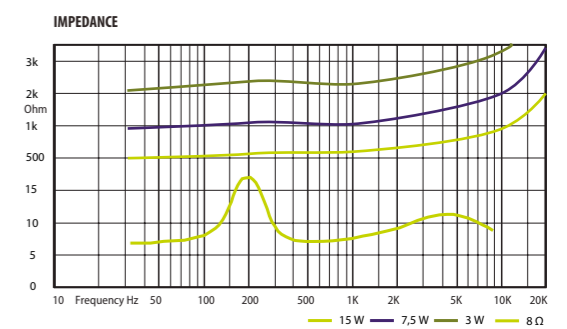

CABINET LOUDSPEAKERS

VIVA 3 Wall Mount Plastic Loudspeakers

Plastic enclosure loudspeakers with built-in 100 V transformers.

VIVA 3

The legendary Viva range of AMC cabinet loudspeakers has been in production for many years, yet is still in high demand all over the Globe. An ageless cabinet design, combined with a high quality sound output makes these speakers very popular. The loudspeakers are assembled using premium components: top grade plastic parts and high quality speaker components. The range consists of 3" or 5" speakers with corresponding tweeters. Available in black and white.

Technical Specifications	VIVA 3 – 302T	VIVA 3 – 502T
Rated power	25 W (8 Ω)	50 W (8 Ω)
Transformer power taps	15 W - 7,5 W - 3 W - (8 Ω)	25 W - 15 W - 5 W - (8 Ω)
Sensitivity	87 dB (1 W/1 m)	91 dB (1 W/1 m)
Maximum SPL	102 dB (Pmax/1 m) at 8137 Hz	108,7 dB (Pmax/1 m) at 4448 Hz
Frequency response	150 Hz – 20 kHz	110 Hz – 20 kHz
Dispersion at 1000 Hz	170° (H), 180° (V)	180° (H), 155° (V)
Driver dimensions	3" (76 mm) woofer, 1" (25 mm) tweeter	5" (127 mm) woofer, 1" (25 mm) tweeter
Dimensions	200 mm x 113 mm x 133 mm	245 mm x 180 mm x 185 mm
Weight	1,5 kg	2,8 kg
Material	Housing - ABS plastic, U- bracket and grill - steel	Housing - ABS plastic, U- bracket and grill - steel
Colour	White (RAL 9016), Black (RAL 9017)	White (RAL 9016), Black (RAL 9017)

VIVA3 302T

VIVA3 502T