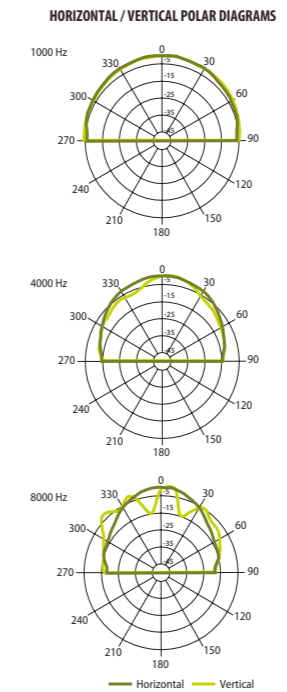

CABINET LOUDSPEAKERS

VIVA 3 Wall Mount Plastic Loudspeakers

Plastic enclosure loudspeakers with built-in 100 V transformers.

VIVA 3

The legendary Viva range of AMC cabinet loudspeakers has been in production for many years, yet is still in high demand all over the Globe. An ageless cabinet design, combined with a high quality sound output makes these speakers very popular. The loudspeakers are assembled using premium components: top grade plastic parts and high quality speaker components. The range consists of 3" or 5" speakers with corresponding tweeters. Available in black and white.

Technical Specifications	VIVA 3 – 302T	VIVA 3 – 502T
Rated power	25 W (8 Ω)	50 W (8 Ω)
Transformer power taps	15 W - 7,5 W - 3 W - (8 Ω)	25 W - 15 W - 5 W - (8 Ω)
Sensitivity	87 dB (1 W/1 m)	91 dB (1 W/1 m)
Maximum SPL	102 dB (Pmax/1 m) at 8137 Hz	108,7 dB (Pmax/1 m) at 4448 Hz
Frequency response	150 Hz – 20 kHz	110 Hz – 20 kHz
Dispersion at 1000 Hz	170° (H), 180° (V)	180° (H), 155° (V)
Driver dimensions	3" (76 mm) woofer, 1" (25 mm) tweeter	5" (127 mm) woofer, 1" (25 mm) tweeter
Dimensions	200 mm x 113 mm x 133 mm	245 mm x 180 mm x 185 mm
Weight	1,5 kg	2,8 kg
Material	Housing - ABS plastic, U- bracket and grill - steel	Housing - ABS plastic, U- bracket and grill - steel
Colour	White (RAL 9016), Black (RAL 9017)	White (RAL 9016), Black (RAL 9017)

VIVA3 302T

VIVA3 502T