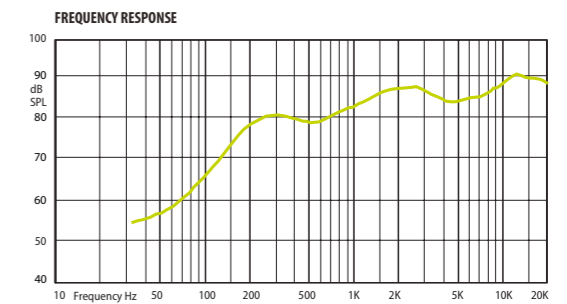

CABINET LOUDSPEAKERS

VIVA 3 Wall Mount Plastic Loudspeakers

Plastic enclosure loudspeakers with built-in 100 V transformers.

VIVA 3

The legendary Viva range of AMC cabinet loudspeakers has been in production for many years, yet is still in high demand all over the Globe. An ageless cabinet design, combined with a high quality sound output makes these speakers very popular. The loudspeakers are assembled using premium components: top grade plastic parts and high quality speaker components. The range consists of 3" or 5" speakers with corresponding tweeters. Available in black and white.

Technical Specifications	VIVA 3 – 302T	VIVA 3 – 502T
Rated power	25 W (8 Ω)	50 W (8 Ω)
Transformer power taps	15 W - 7,5 W - 3 W - (8 Ω)	25 W - 15 W - 5 W - (8 Ω)
Sensitivity	87 dB (1 W/1 m)	91 dB (1 W/1 m)
Maximum SPL	102 dB (Pmax/1 m) at 8137 Hz	108,7 dB (Pmax/1 m) at 4448 Hz
Frequency response	150 Hz – 20 kHz	110 Hz – 20 kHz
Dispersion at 1000 Hz	170° (H), 180° (V)	180° (H), 155° (V)
Driver dimensions	3" (76 mm) woofer, 1" (25 mm) tweeter	5" (127 mm) woofer, 1" (25 mm) tweeter
Dimensions	200 mm x 113 mm x 133 mm	245 mm x 180 mm x 185 mm
Weight	1,5 kg	2,8 kg
Material	Housing - ABS plastic, U- bracket and grill - steel	Housing - ABS plastic, U- bracket and grill - steel
Colour	White (RAL 9016), Black (RAL 9017)	White (RAL 9016), Black (RAL 9017)

VIVA3 302T

VIVA3 502T