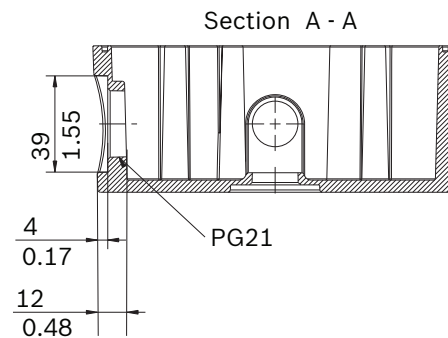

Installation/configuration notes

Technical specifications

Construction material	Aluminum alloy
Finish	RAL 9003
Weight	900 g (2 lb)

Ordering information

NDA-SMB-MINISMB Surface Mount Box
 Surface mount box (Ø149 mm / Ø5.87 in)
 Order number **NDA-SMB-MINISMB**