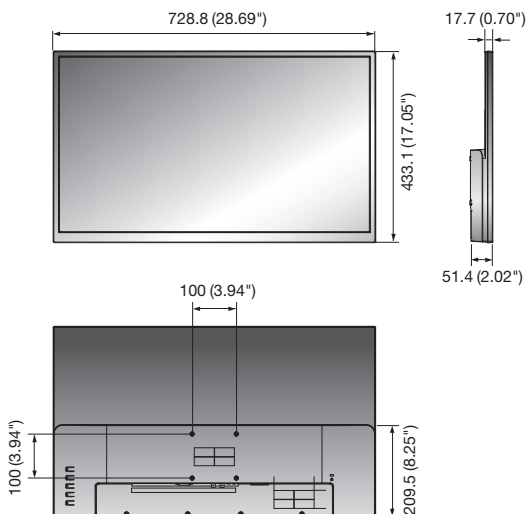

SMT-3233

32" LED Monitor

Key Features

- Support up to 1,920 x 1,080 resolution
- Contrast ratio 1,200 : 1
- Fast response time 8ms
- Video input : HDMI, DVI, VGA, BNC
- Panel life 30,000hours

Dimensions

Unit : mm (inch)

SMT-3233

DISPLAY	
Screen Size	31.5"
Max. Resolution	1,920 x 1,080
Brightness	350cd/m ²
Contrast Ratio	1,200 : 1
Aspect Ratio	16 : 9
Viewing Angle (H/V)	178° / 178°
Display Color	16.7million
Response Time	8ms
Video System	NTSC / PAL
Panel Life	30,000hours
Filter Type	3D combfilter

INTERFACE		
Video	Connector	VGA, DVI, HDMI, BNC
	Connector	Analogue D-sub (15 pin), DVI-D
	Input Signal	0.7Vpp ±5%
RGB / DVI	Available Format	640 x 480@60Hz/72Hz/75Hz (VGA), 800 x 600@56Hz/60Hz/72Hz/75Hz (SVGA), 1,024 x 768@60Hz/70Hz/75Hz (XGA), 1,152 x 864@75Hz, 1,280 x 720@60Hz, 1,280 x 800@60Hz, 1,280 x 1,024@60Hz/75Hz (SXGA), 1,360 x 768@60Hz, 1,440 x 900@60Hz, 1,600 x 900@60Hz, 1,680 x 1,050@60Hz, 1,920 x 1,080@60Hz
	Connector	HDMI
HDMI	Available Format	640 x 480p@60Hz, 720 x 480p@60Hz, 720 x 576p@50Hz, 1,280 x 720p@50Hz/60Hz, 1,920 x 1,080@60Hz, 1,920 x 1,080p@60Hz
	Connector	3.5mm Mini phone jack
Audio	Output Signal	Loop-through line level (PC only), Speakers : 2 x 2W
	Application Support	Remote controller

ON SCREEN DISPLAY	
Functions	VESA™ DPM compatible
Language	Chinese (Simplified), English, French, German, Spanish, Dutch, Russian, Arabic

GENERAL		
Electrical	Input Voltage	100 ~ 240V AC (50/60Hz)
	Power Consumption	< 50W
Environmental	Operating Temperature	0°C ~ +40°C (+32°F ~ +104°F)
	Operating Humidity	10% ~ 80% (Non-condensing)
Mechanical	Dimensions without Stand (WxHxD)	728.8 x 433.1 x 51.4mm (28.65" x 17.05" x 2.02")
	Bezel Size	Top 14.5mm (0.57") / Bottom 25mm (0.98")
	Cabinet Color	Black
	VESA Mounts Interface	100 x 100mm (3.94" x 3.94")
Accessory (optional)	STAND	