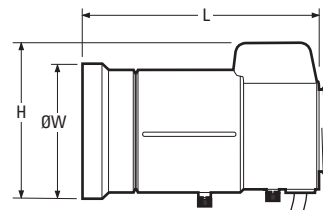

MODELS	H	ØW	L
13VD1-3	4.57 (1.80)	3.96 (1.56)	5.21 (2.05)
13VD2.5-6	4.57 (1.80)	3.94 (1.55)	4.70 (1.85)
13VD2.8-12	4.65 (1.83)	4.01 (1.58)	5.92 (2.33)
13VD3-8	4.20 (1.65)	3.30 (1.30)	4.52 (1.78)
13VD5-40	4.95 (1.95)	4.22 (1.66)	7.24 (2.85)
13VD5-50	5.41 (2.13)	4.14 (1.63)	5.92 (2.33)
13VD5.5-82.5	5.46 (2.15)	4.80 (1.89)	8.20 (3.23)
13VD15-50	4.55 (1.79)	3.75 (1.48)	4.75 (1.87)

by Schneider Electric